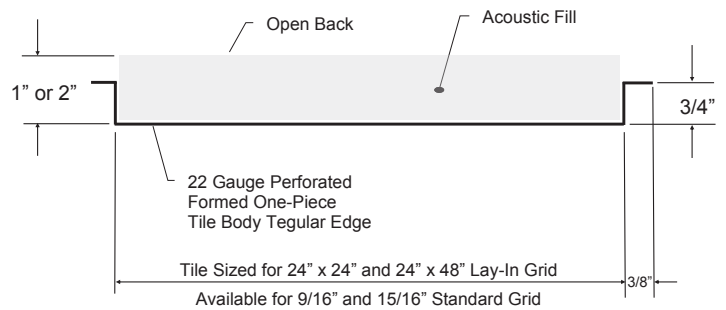

STANDARD FEATURES AVAILABLE:

- **Tile Thickness:** 1" and 2"
- **Mounting Styles:** Square lay in or Tegular edge available for both 15/16" and 9/16" standard grid
- **Acoustical Fill:** From 1.5 LB to 3.0 LB fiberglass
- **Fill Encapsulation:** Available in black heat sealed polywrap
- **Tile Face:** Flat
- **Sizes:** To fit standard 2' x 2' and 2' x 4' lay-in grids
- **Materials:** Galvanized, aluminum or stainless steel
- **Finish:** Baked polyester powder coat
- **Colors:** White and black standard, other RAL colors available
- **Fire Rating:** ASTM E84 Class A
- **Acoustical Performance:** NRC up to 1.0

SERENITY™ METAL CEILING TILES

ACOUSTICAL DATA

METALTRENDS METAL FACED ACOUSTICAL PANELS												
Part Number / Style	Face Style	Mounting Type	Nominal Thickness (Inches)	Wrapped Fill Y/N	SOUND ABSORPTION COEFFICIENTS							
					Octave Band Center Frequency – Hz							
					125	250	500	1000	2000	4000	NRC	
Serenity Ceiling Tile	Flat	In Grid	1.0	N	0.11	0.28	0.68	0.90	0.93	0.96	0.70	
Serenity Ceiling Tile	Flat	In Grid	2.0	N	0.17	0.86	1.14	1.07	1.02	0.98	1.00	

PRODUCT DETAILS

SERENITY SQUARE EDGE CEILING TILE

SERENITY TEGULAR EDGE CEILING TILE

MOUNTING OPTIONS

FLAT LAY-IN MOUNTING

TEGULAR LAY-IN MOUNTING