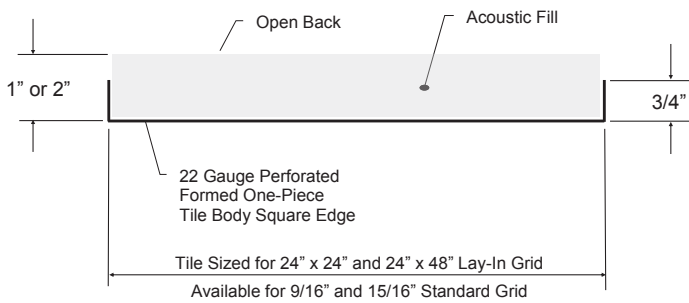

SERENITY™ METAL CEILING TILES

ACOUSTICAL DATA

METALTRENDS METAL FACED ACOUSTICAL PANELS												
Part Number / Style	Face Style	Mounting Type	Nominal Thickness (Inches)	Wrapped Fill Y/N	SOUND ABSORPTION COEFFICIENTS							
					Octave Band Center Frequency – Hz							
					125	250	500	1000	2000	4000	NRC	
Serenity Ceiling Tile	Flat	In Grid	1.0	N	0.11	0.28	0.68	0.90	0.93	0.96	0.70	
Serenity Ceiling Tile	Flat	In Grid	2.0	N	0.17	0.86	1.14	1.07	1.02	0.98	1.00	

PRODUCT DETAILS

SERENITY SQUARE EDGE CEILING TILE