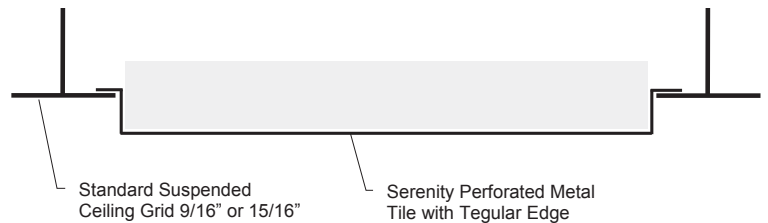

SERENITY™ METAL CEILING TILES

ACOUSTICAL DATA

METALTRENDS METAL FACED ACOUSTICAL PANELS												
Part Number / Style	Face Style	Mounting Type	Nominal Thickness (Inches)	Wrapped Fill Y/N	SOUND ABSORPTION COEFFICIENTS							
					Octave Band Center Frequency – Hz							
					125	250	500	1000	2000	4000	NRC	
Serenity Ceiling Tile	Flat	In Grid	1.0	N	0.11	0.28	0.68	0.90	0.93	0.96	0.70	
Serenity Ceiling Tile	Flat	In Grid	2.0	N	0.17	0.86	1.14	1.07	1.02	0.98	1.00	

PRODUCT DETAILS

SERENITY SQUARE EDGE CEILING TILE

SERENITY TEGULAR EDGE CEILING TILE

MOUNTING OPTIONS

FLAT LAY-IN MOUNTING

TEGULAR LAY-IN MOUNTING